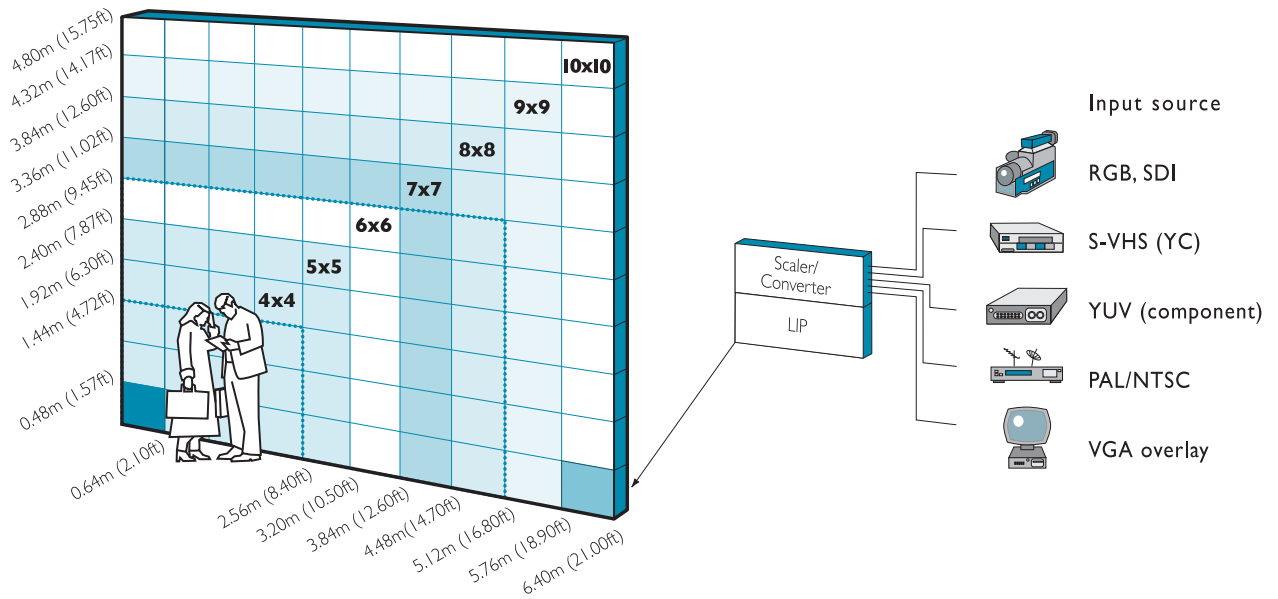

R6-B indoor black-faced LED panel

configurations

quick reference guide

R6-B