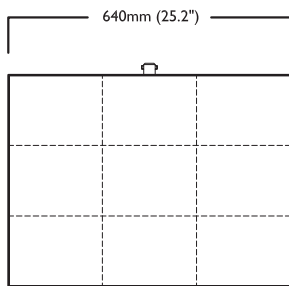

## quick reference guide

R6-B

**brightness** 2000 nits  
**viewing angle- horizontal** 140 (50% brightness)  
**viewing angle- vertical** 90 (50% brightness)  
**Contrast ratio (typical)** 3,800 : 1  
**pixel pitch** 6.67mm  
**pixel density** 22,500 per m<sup>2</sup>  
**pixel configuration** SMD 1, 1, 1  
**colours** 4.4 trillion  
**depth processing** 14 bit

Standard 4:3 aspect ratio							Panel		Max power consumption		
R6-B Panel	Panel total	Size (m <sup>2</sup> )	Size (ft <sup>2</sup> )	Dimensions w x h (m) w x h (ft)		Pixel resolution w x h	Total weight kg (lb)	Total (watts)	I Phase (amps)	I Phase (amps)	
								Europe (240 volts)	US (110 volts)		
1	1	0.31	3.31	0.64 x 0.48	2.10 x 1.57	96 x 72	19(41.8)	576	2.4	5.2	
4 x 4	16	4.92	52.89	2.56 x 1.92	8.40 x 6.30	384 x 288	304(66.9)	9216	38.4	83.8	
5 x 5	25	7.68	82.64	3.20 x 2.40	10.50 x 7.87	480 x 360	475(1045)	14400	60.0	130.9	
6 x 6	36	11.06	119.00	3.84 x 2.88	12.60 x 9.45	576 x 432	684(1504.8)	20736	86.4	188.5	
7 x 7	49	15.05	161.97	4.48 x 3.36	14.69 x 11.02	672 x 504	931(2048.2)	28224	117.6	256.6	
8 x 8	64	19.66	211.55	5.12 x 3.84	16.79 x 12.60	768 x 576	1216(2675.2)	36864	153.6	335.1	
9 x 9	81	24.88	267.74	5.76 x 4.32	18.89 x 14.17	864 x 648	1539(3385.8)	46656	194.4	424.1	
10 x 10	100	30.72	330.55	6.40 x 4.80	20.99 x 15.74	960 x 720	1900(4180)	57600	240.0	523.6	