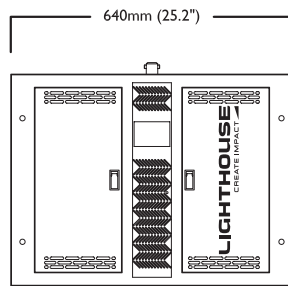

brightness 2000 nits
viewing angle- horizontal 140 (50% brightness)
viewing angle- vertical 90 (50% brightness)
Contrast ratio (typical) 3,800 : 1
pixel pitch 6.67mm
pixel density 22,500 per m²
pixel configuration SMD 1, 1, 1
colours 4.4 trillion
depth processing 14 bit

data refresh rate (typical) 100,000 Hz
video frame rate 50/60 Hz
display input (via Scaler & LIP) SID, RGB HV, YUV, YC Composite
lifetime (50% brightness) ≥100,000 hours
diagonal 800mm (31.5")
operating temperature 0 to 40°C
max. power consumption 576 watts

Standard 4:3 aspect ratio							Panel		Max power consumption		
R6-B Panel	Panel total	Size (m²)	Size (ft²)	Dimensions w x h (m) w x h (ft)		Pixel resolution w x h	Total weight kg (lb)	Total (watts)	I Phase (amps)	I Phase (amps)	
								Europe (240 volts)	US (110 volts)		
1	1	0.31	3.31	0.64 x 0.48	2.10 x 1.57	96 x 72	19(41.8)	576	2.4	5.2	
4 x 4	16	4.92	52.89	2.56 x 1.92	8.40 x 6.30	384 x 288	304(66.9)	9216	38.4	83.8	
5 x 5	25	7.68	82.64	3.20 x 2.40	10.50 x 7.87	480 x 360	475(1045)	14400	60.0	130.9	
6 x 6	36	11.06	119.00	3.84 x 2.88	12.60 x 9.45	576 x 432	684(1504.8)	20736	86.4	188.5	
7 x 7	49	15.05	161.97	4.48 x 3.36	14.69 x 11.02	672 x 504	931(2048.2)	28224	117.6	256.6	
8 x 8	64	19.66	211.55	5.12 x 3.84	16.79 x 12.60	768 x 576	1216(2675.2)	36864	153.6	335.1	
9 x 9	81	24.88	267.74	5.76 x 4.32	18.89 x 14.17	864 x 648	1539(3385.8)	46656	194.4	424.1	
10 x 10	100	30.72	330.55	6.40 x 4.80	20.99 x 15.74	960 x 720	1900(4180)	57600	240.0	523.6	

* Alternative processing systems are available for larger screen sizes.
Lighthouse reserves the right to change any specifications without notice.

Lighthouse Technologies Ltd.

Asia: T +852 2192 1688 • Europe: T +44 (0)20 8380 9500 • USA: T +1 866 345 8288 • E: info@lighthouse-tech.com • www.lighthouse-tech.com

LH-R6-B-SPEC-4.0 (11 Jul 2008)