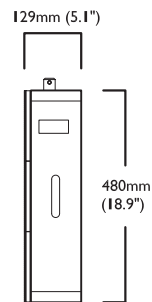

## quick reference guide

R6-B

**brightness** 2000 nits  
**viewing angle- horizontal** 140 (50% brightness)  
**viewing angle- vertical** 90 (50% brightness)  
**Contrast ratio (typical)** 3,800 : 1  
**pixel pitch** 6.67mm  
**pixel density** 22,500 per m<sup>2</sup>  
**pixel configuration** SMD 1, 1, 1  
**colours** 4.4 trillion  
**depth processing** 14 bit

Standard 4:3 aspect ratio							Panel		Max power consumption		
R6-B Panel	Panel total	Size (m <sup>2</sup> )	Size (ft <sup>2</sup> )	Dimensions w x h (m) w x h (ft)		Pixel resolution w x h	Total weight kg (lb)	Total (watts)	I Phase (amps)	I Phase (amps)	
								Europe (240 volts)	US (110 volts)		
1	1	0.31	3.31	0.64 x 0.48	2.10 x 1.57	96 x 72	19(41.8)	576	2.4	5.2	
4 x 4	16	4.92	52.89	2.56 x 1.92	8.40 x 6.30	384 x 288	304(66.9)	9216	38.4	83.8	
5 x 5	25	7.68	82.64	3.20 x 2.40	10.50 x 7.87	480 x 360	475(1045)	14400	60.0	130.9	
6 x 6	36	11.06	119.00	3.84 x 2.88	12.60 x 9.45	576 x 432	684(1504.8)	20736	86.4	188.5	
7 x 7	49	15.05	161.97	4.48 x 3.36	14.69 x 11.02	672 x 504	931(2048.2)	28224	117.6	256.6	
8 x 8	64	19.66	211.55	5.12 x 3.84	16.79 x 12.60	768 x 576	1216(2675.2)	36864	153.6	335.1	
9 x 9	81	24.88	267.74	5.76 x 4.32	18.89 x 14.17	864 x 648	1539(3385.8)	46656	194.4	424.1	
10 x 10	100	30.72	330.55	6.40 x 4.80	20.99 x 15.74	960 x 720	1900(4180)	57600	240.0	523.6	