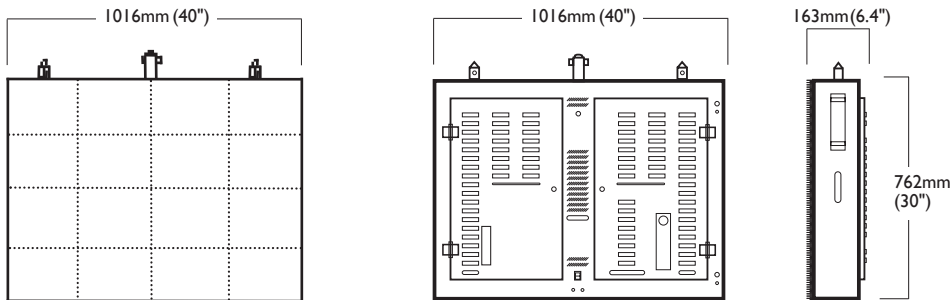

brightness	5000 nits	data refresh rate (typical)	100 kHz
viewing angle horizontal	140° (50% brightness)	video frame rate	50/60 frames per second
viewing angle vertical	60° (50% brightness)	display input	RGB HV, YUV, YC, SDI Composite (HD-SDI optional)
pixel pitch	15.875mm	lifetime (50% brightness)	>50,000 hours
pixel density	3969 per m²	diagonal	1269mm (50")
pixel configuration	RGB I, I, I	operating temperature	-20 to 40°C
colours	4.4 trillion	power consumption (typical)*	280 watts
processing depth	14 bit		

Standard 4:3 aspect ratio (16:9 aspect also possible)						panel	Average power consumption*			
R16 !/o panel	Panel total	Size (m²)	Size (ft²)	Dimensions w x h (m) w x h (ft)		Pixel resolution w x h	Total weight kg (lb)	Europe (240 volts)	US (110 volts)	
								Total (watts)	I Phase (amps)	I Phase (amps)
1	1	0.77	8.33	1.02 x 0.76	3.3 x 2.5	64 x 48	50 (110)	280	1.2	2.5
4 x 4	16	12.4	133.33	4.06 x 3.05	13.3 x 10.0	256 x 192	800 (1760)	4480	18.5	40.4
5 x 5	25	19.4	208.33	5.08 x 3.81	16.7 x 12.5	320 x 240	1250 (2750)	7000	29.0	29.0
6 x 6	36	27.9	300.00	6.10 x 4.57	20.0 x 15.0	384 x 288	1800 (3960)	10080	41.7	41.7
7 x 7	49	37.9	408.33	7.11 x 5.33	23.3 x 17.5	448 x 336	2450 (5390)	13720	56.8	56.8
8 x 8	64	49.6	533.33	8.13 x 6.10	26.7 x 20.0	512 x 384	3200 (7040)	17920	74.1	74.1
9 x 9	81	62.7	675.00	9.14 x 6.86	30.0 x 22.5	576 x 432	4050 (8910)	22680	93.8	93.8
10 x 10	100	77.4	833.33	10.16 x 7.62	33.3 x 25.0	640 x 480	5000 (11000)	28000	115.8	115.8

*Based on typical power consumption being 40% of maximum.
Flightcase available upon request.
Alternative processing systems are available for larger screen sizes.
Lighthouse reserves the right to change any specifications without notice.