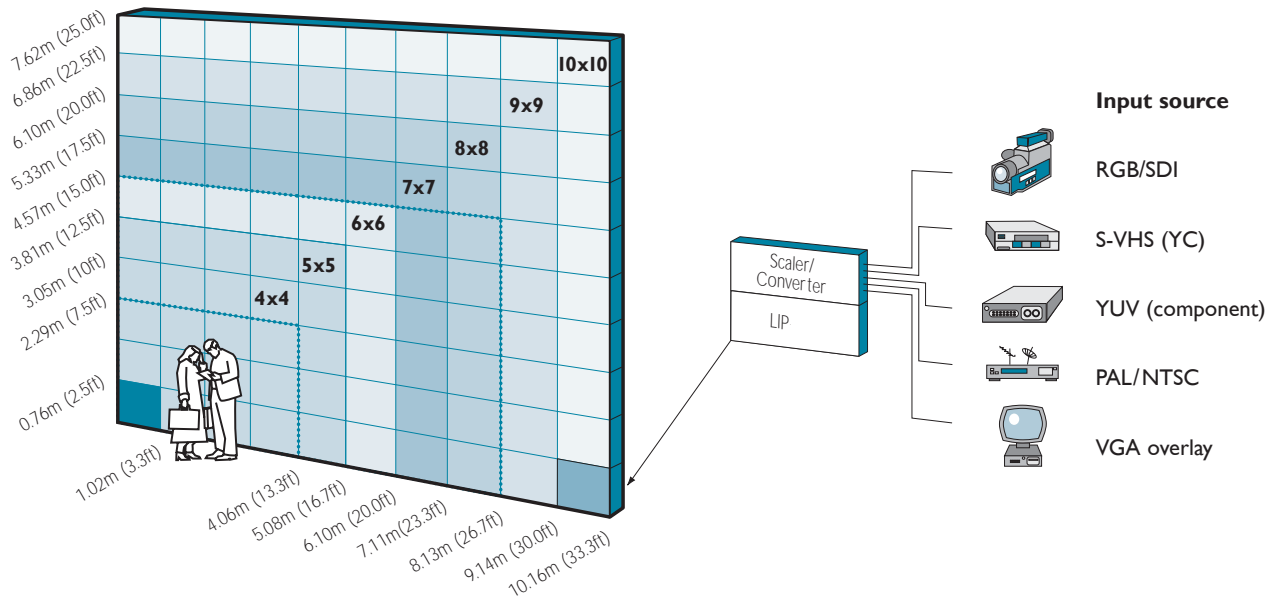

R16 !/o indoor/outdoor LED panel

configurations

quick reference guide

R16 !/o