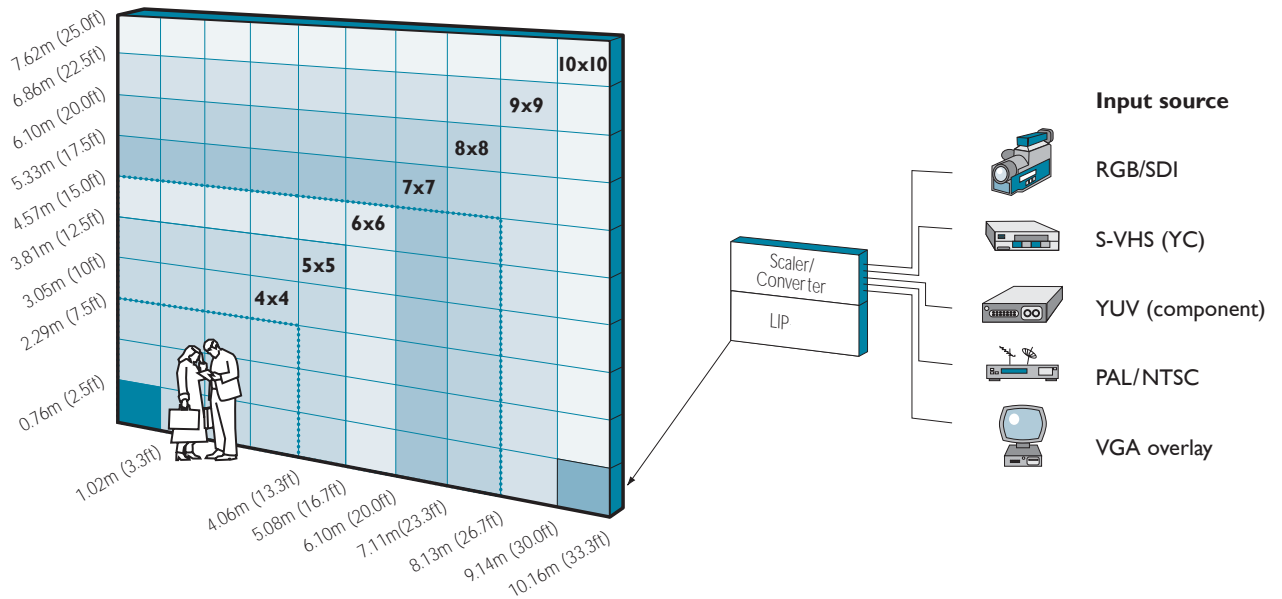

R16 !/o indoor/outdoor LED panel

configurations

quick reference guide

R16 !/o