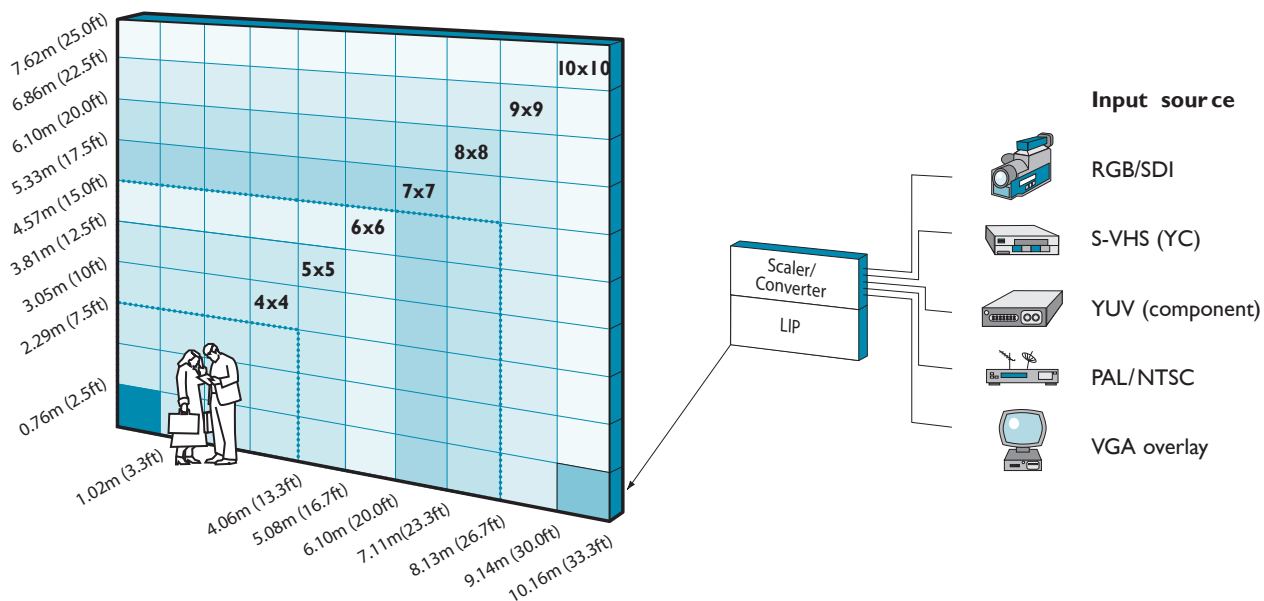

R7 -ER outdoor LED panel

configurations

quick reference guide

R7-ER