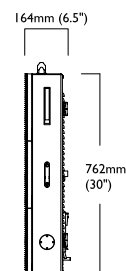

brightness	5000 nits	data refresh rate (typical)	100,000 Hz
viewing angle horizontal	140° (50% brightness)	video frame rate	50/60 Hz
viewing angle vertical	45° (50% brightness)	display input	RGB HV, YUV, YC, SDI Composite (HD-SDI optional)
contrast ratio (typical)	2,000:1	lifetime (50% brightness)	≥75,000 hours
visual resolution	7mm	diagonal	1,269mm (50")
visual density	15876 dots per m²	operating temperature	-20 to 50°C
pixel configuration	RGB 1, 2, 1	max. power consumption	634 watts
colours	4.4 trillion		
processing depth	14 bit		

Standard 4:3 aspect ratio (16:9 aspect also possible)						Panel	Max power consumption			
R7-ER Panel	Panel total	Size (m²)	Size (ft²)	Dimensions w x h (m) w x h (ft)		Dot resolution w x h	Total weight kg (lb)	Total (watts)	I Phase (amps)	I Phase (amps)
							Europe (240 volts)		US (110 volts)	
1	1	0.77	8.33	1.02 x 0.76	3.3 x 2.5	128 x 96	48 (105.6)	634	2.6	5.8
4 x 4	16	12.4	133.33	4.06 x 3.05	13.3 x 10.0	512 x 384	768 (1689.6)	10144	42.3	92.2
5 x 5	25	19.4	208.33	5.08 x 3.81	16.7 x 12.5	640 x 480	1200 (2640)	15850	66.0	144.1
6 x 6	36	27.9	300.00	6.10 x 4.57	20.0 x 15.0	768 x 576	1728 (3801.6)	22824	95.1	207.5
7 x 7	49	37.9	408.33	7.11 x 5.33	23.3 x 17.5	896 x 672	2352 (5174.4)	31066	129.4	282.4
8 x 8	64	49.6	533.33	8.13 x 6.10	26.7 x 20.0	1024 x 768	3072 (6758.4)	40576	169.1	368.9
9 x 9	81	62.7	675.00	9.14 x 6.86	30.0 x 22.5	1152 x 864	3888 (8553.6)	51354	214.0	466.9
10 x 10	100	77.4	833.33	10.16 x 7.62	33.3 x 25.0	1280 x 960	4800 (10560)	63400	264.2	576.4

Flightcase available upon request.

Alternative processing systems are available for larger screen sizes.

Lighthouse reserves the right to change any specifications without notice.