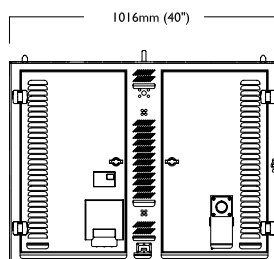

brightness	5000 nits	data refresh rate (typical)	100,000 Hz
viewing angle horizontal	140° (50% brightness)	video frame rate	50/60 Hz
viewing angle vertical	45° (50% brightness)	display input	RGB HV, YUV, YC, SDI Composite (HD-SDI optional)
contrast ratio (typical)	2,000:1	lifetime (50% brightness)	≥75,000 hours
visual resolution	7mm	diagonal	1,269mm (50")
visual density	15876 dots per m²	operating temperature	-20 to 50°C
pixel configuration	RGB 1, 2, 1	max. power consumption	634 watts
colours	4.4 trillion		
processing depth	14 bit		

Standard 4:3 aspect ratio (16:9 aspect also possible)						Panel	Max power consumption			
R7-ER Panel	Panel total	Size (m²)	Size (ft²)	Dimensions w x h (m) w x h (ft)		Dot resolution w x h	Total weight kg (lb)	Total (watts)	I Phase (amps)	I Phase (amps)
							Europe (240 volts)		US (110 volts)	
1	1	0.77	8.33	1.02 x 0.76	3.3 x 2.5	128 x 96	48 (105.6)	634	2.6	5.8
4 x 4	16	12.4	133.33	4.06 x 3.05	13.3 x 10.0	512 x 384	768 (1689.6)	10144	42.3	92.2
5 x 5	25	19.4	208.33	5.08 x 3.81	16.7 x 12.5	640 x 480	1200 (2640)	15850	66.0	144.1
6 x 6	36	27.9	300.00	6.10 x 4.57	20.0 x 15.0	768 x 576	1728 (3801.6)	22824	95.1	207.5
7 x 7	49	37.9	408.33	7.11 x 5.33	23.3 x 17.5	896 x 672	2352 (5174.4)	31066	129.4	282.4
8 x 8	64	49.6	533.33	8.13 x 6.10	26.7 x 20.0	1024 x 768	3072 (6758.4)	40576	169.1	368.9
9 x 9	81	62.7	675.00	9.14 x 6.86	30.0 x 22.5	1152 x 864	3888 (8553.6)	51354	214.0	466.9
10 x 10	100	77.4	833.33	10.16 x 7.62	33.3 x 25.0	1280 x 960	4800 (10560)	63400	264.2	576.4

Flightcase available upon request.

Alternative processing systems are available for larger screen sizes.

Lighthouse reserves the right to change any specifications without notice.