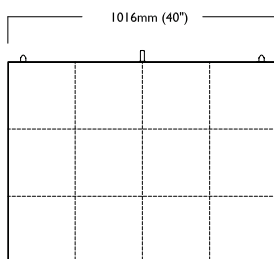

brightness	5000 nits	data refresh rate (typical)	100,000 Hz
viewing angle horizontal	140° (50% brightness)	video frame rate	50/60 Hz
viewing angle vertical	45° (50% brightness)	display input	RGB HV, YUV, YC, SDI Composite (HD-SDI optional)
contrast ratio (typical)	2,000:1	lifetime (50% brightness)	≥75,000 hours
visual resolution	7mm	diagonal	1,269mm (50")
visual density	15876 dots per m²	operating temperature	-20 to 50°C
pixel configuration	RGB 1, 2, 1	max. power consumption	634 watts
colours	4.4 trillion		
processing depth	14 bit		

Standard 4:3 aspect ratio (16:9 aspect also possible)						Panel	Max power consumption			
R7-ER Panel	Panel total	Size (m²)	Size (ft²)	Dimensions w x h (m) w x h (ft)		Dot resolution w x h	Total weight kg (lb)	Total (watts)	I Phase (amps)	I Phase (amps)
							Europe (240 volts)		US (110 volts)	
1	1	0.77	8.33	1.02 x 0.76	3.3 x 2.5	128 x 96	48 (105.6)	634	2.6	5.8
4 x 4	16	12.4	133.33	4.06 x 3.05	13.3 x 10.0	512 x 384	768 (1689.6)	10144	42.3	92.2
5 x 5	25	19.4	208.33	5.08 x 3.81	16.7 x 12.5	640 x 480	1200 (2640)	15850	66.0	144.1
6 x 6	36	27.9	300.00	6.10 x 4.57	20.0 x 15.0	768 x 576	1728 (3801.6)	22824	95.1	207.5
7 x 7	49	37.9	408.33	7.11 x 5.33	23.3 x 17.5	896 x 672	2352 (5174.4)	31066	129.4	282.4
8 x 8	64	49.6	533.33	8.13 x 6.10	26.7 x 20.0	1024 x 768	3072 (6758.4)	40576	169.1	368.9
9 x 9	81	62.7	675.00	9.14 x 6.86	30.0 x 22.5	1152 x 864	3888 (8553.6)	51354	214.0	466.9
10 x 10	100	77.4	833.33	10.16 x 7.62	33.3 x 25.0	1280 x 960	4800 (10560)	63400	264.2	576.4

Flightcase available upon request.

Alternative processing systems are available for larger screen sizes.

Lighthouse reserves the right to change any specifications without notice.